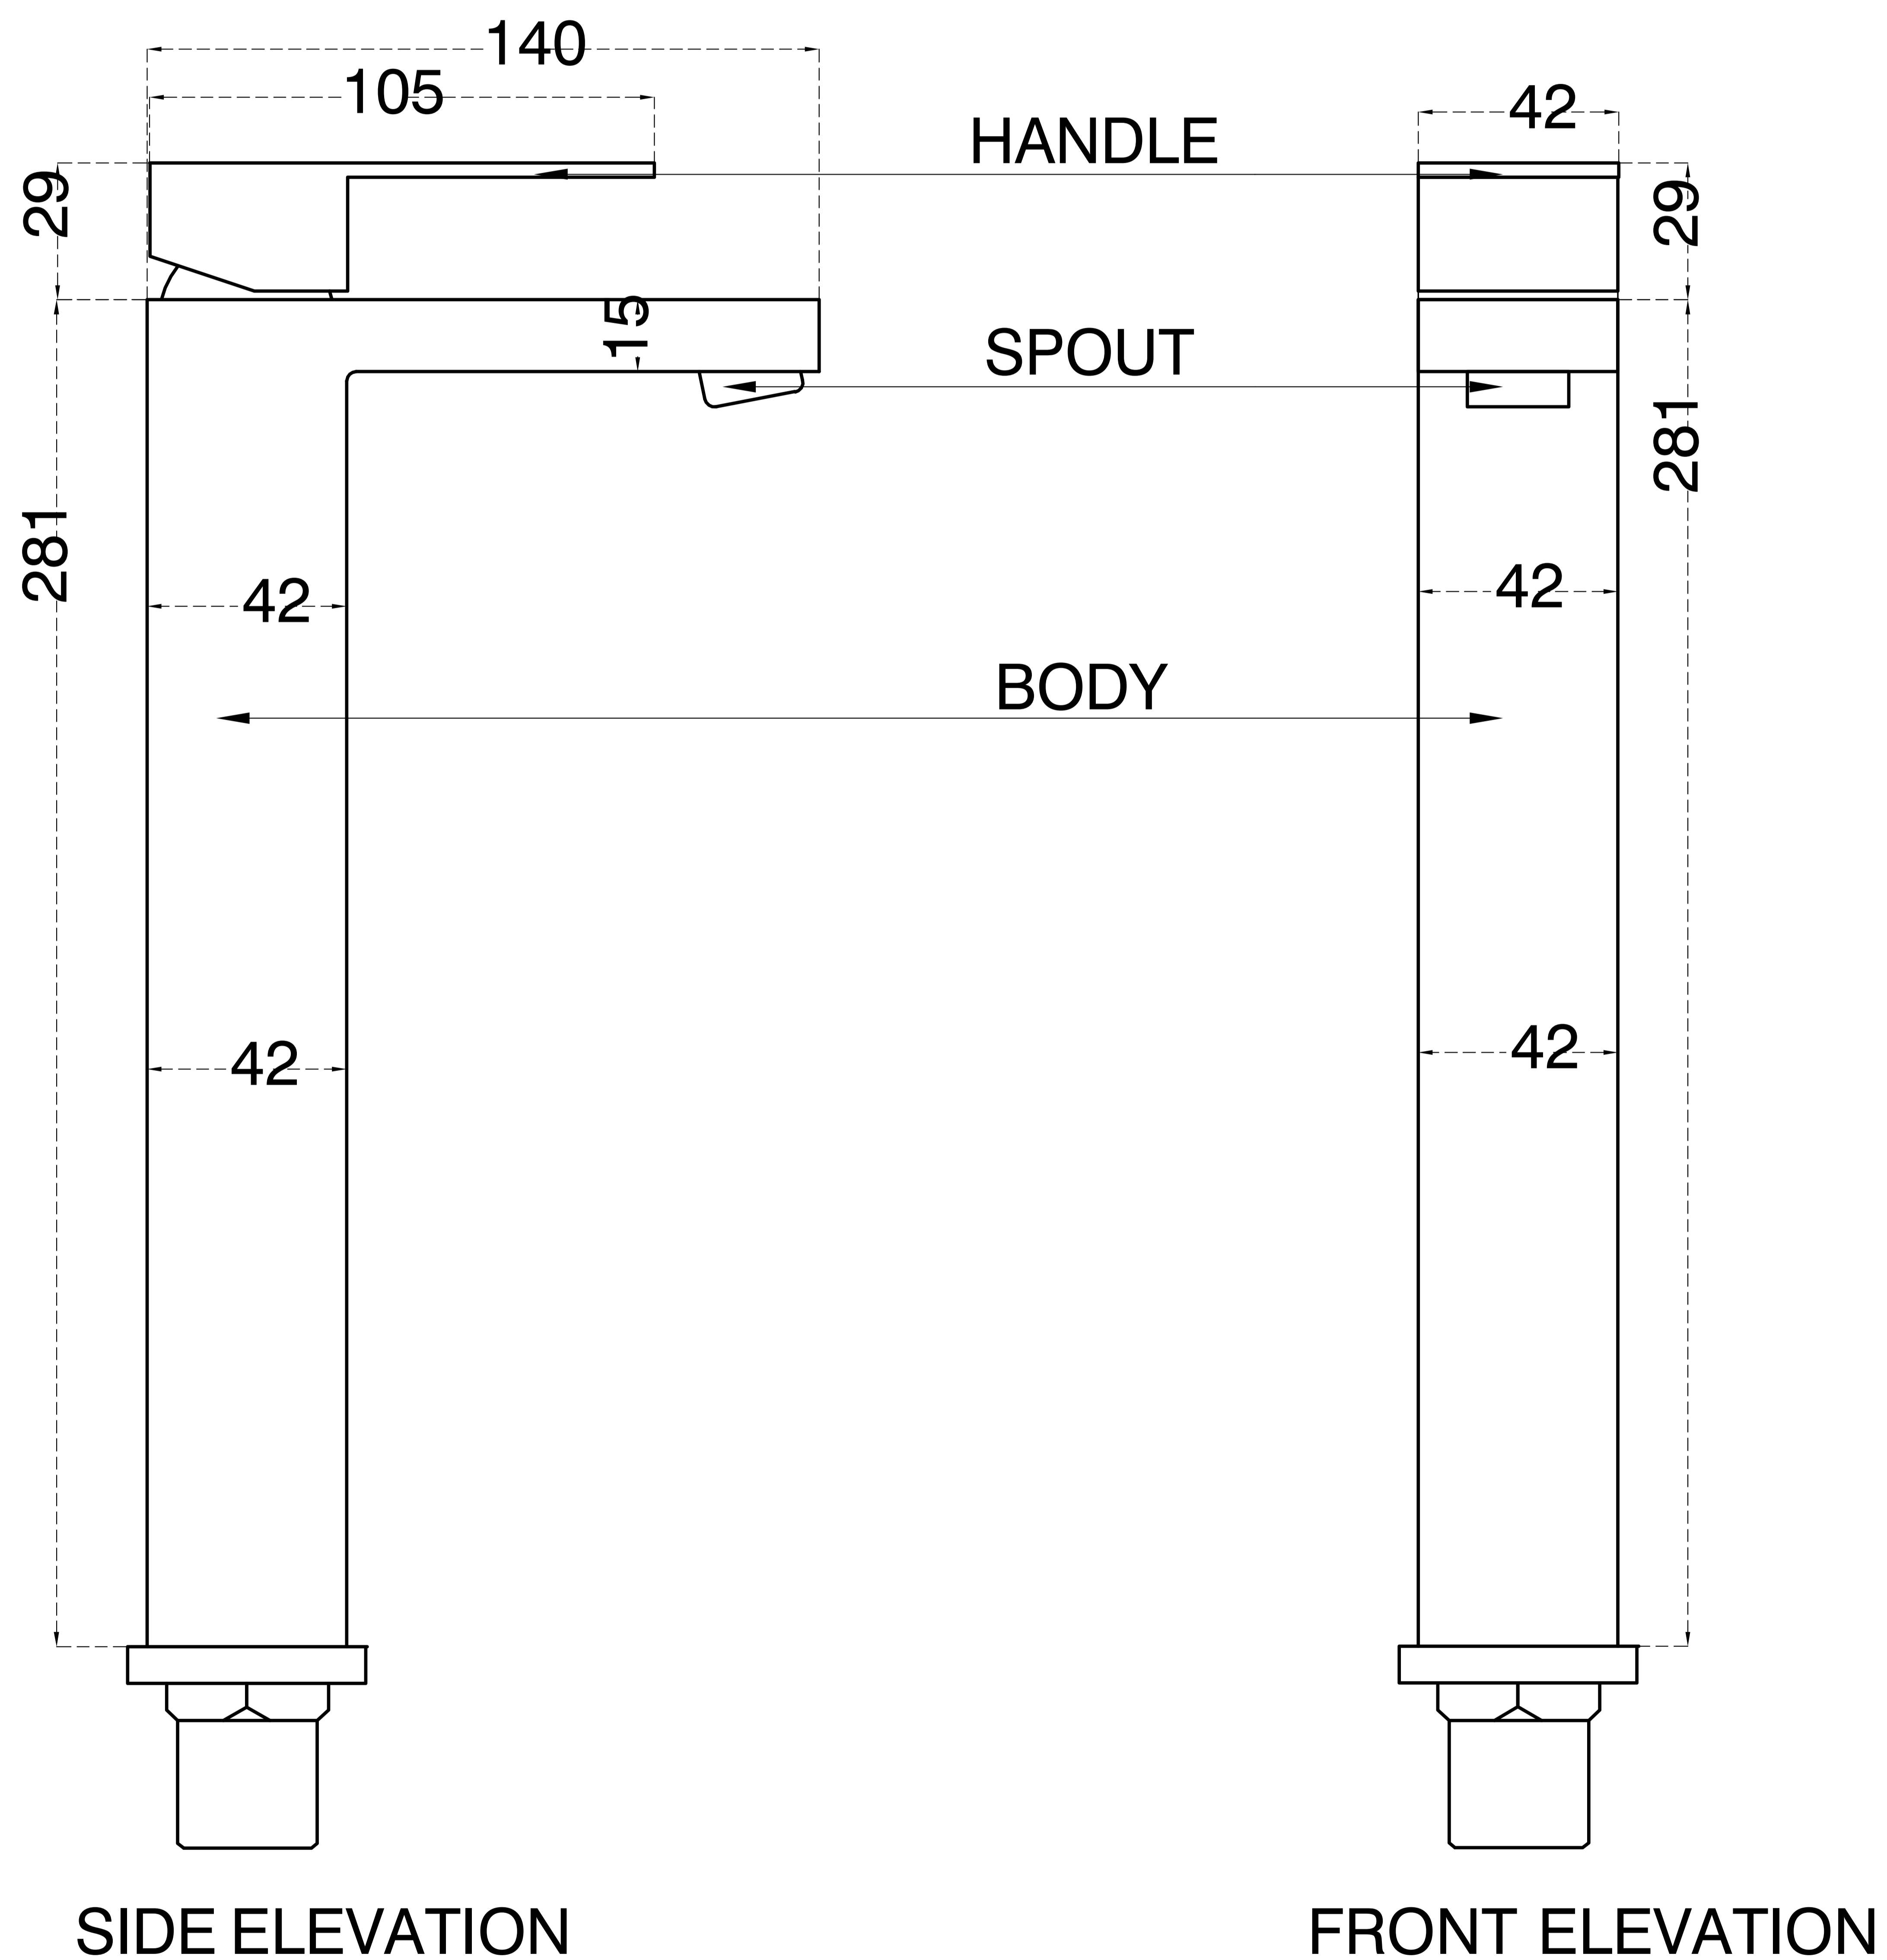

Basin Mixer – Tall Body

Product Code : 2023

Technical Drawing

All dimension are in mm